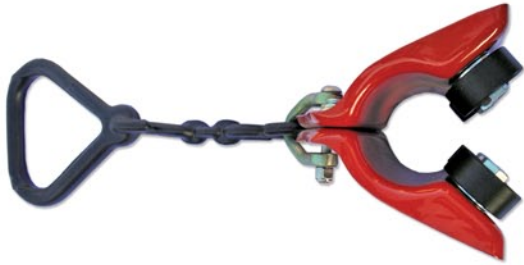

# TRAK RIDES

OTH127 Trak Ride Trolley (External)

OTH007 Trak Ride Trolley Wheel (Internal)

OTH105 Trak Ride Trolley - Straight Wheels

OTH141 Trak Ride Trolley - Angled Wheels

OTH20104 Ring Trek Handle with S-Hook

OTH106 Suspended Hand Grip with chain

OTH171 Bomac Nylon Trak Ride Wheel (for OTH127)

OTH020 Trolley Guide

OTH019 Trolley Guide

OTH012 Trak Ride Buffer - Ultimate

OTH13A Trak Ride Buffer 35mm diameter

OTH013 Trak Ride Buffer - Extreme