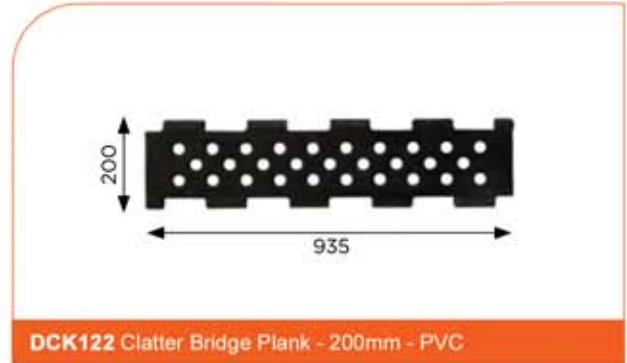

DCK101 Playbooster 1/2 Deck Rectangular PVC coated

DCK131 Extreme Deck Powder coated

DCKA131 Powder coated Square Deck Aluminium Extreme

DCK112 Ultimate Deck Square PVC coated

DECKS

DCK121 Clatter Bridge Plank - 290mm - PVC