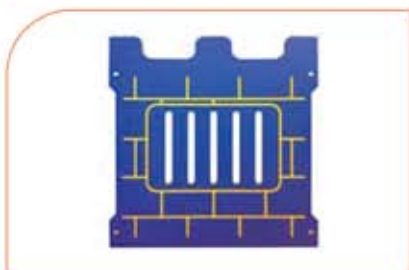

OTH10034 Stepping Stone

PNL404 Eye Spy Panel
- 760mm DIA

PNL10002 Tube Panel - 760mm
DIA. Suit 935mm opening.

PNLP3005 Squeeze Bar Panel
Suit 935mm opening

CLM30000 Rocky Ramble & Plastic Stairway (reversible)
Suit 800mm deck to deck · Suit 800mm deck to ground