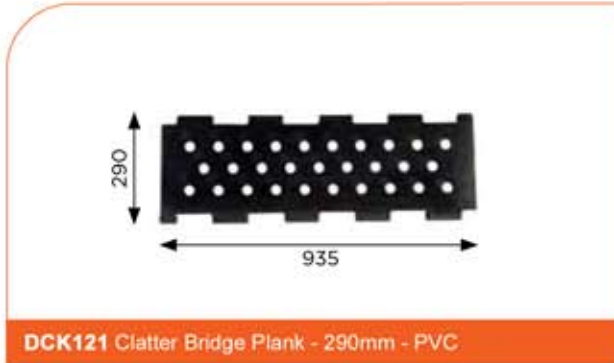

DECKS

SPRING RIDER & SPINNER PARTS